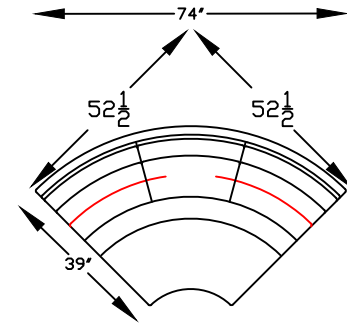

Scale: 1/4" = 1'-0"

*NOTE: L or R is determined by facing the piece.

32'

704303L LEFT ARM CHAIR

32'

704303R RIGHT ARM CHAIR

96'

704318L LEFT ARM SOFA W/RET

96'

704318R RIGHT ARM SOFA W/RET

39'

704305 CORNER

7043104 ARMLESS
CURVED CORNER

42 1/2'

39'

704307L LEFT ARM CHAISE

39'

704307R RIGHT ARM CHAISE

Scale: 1/4" = 1'-0"

*NOTE: L or R is determined by facing the piece.