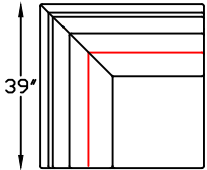

Scale: 1/4" = 1'-0"

*NOTE: L or R is determined by facing the piece.

32'

704303L LEFT ARM CHAIR

32'

704303R RIGHT ARM CHAIR

96'

704318L LEFT ARM SOFA W/RET

96'

704318R RIGHT ARM SOFA W/RET

39'

704305 CORNER

7043104 ARMLESS
CURVED CORNER

42 1/2'

39'

704307L LEFT ARM CHAISE

39'

704307R RIGHT ARM CHAISE

Scale: 1/4" = 1'-0"

*NOTE: L or R is determined by facing the piece.