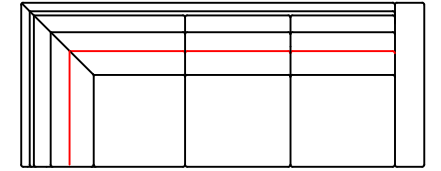

Scale: 1/4" = 1'-0"

*NOTE: L or R is determined by facing the piece.

32'

704303L LEFT ARM CHAIR

32'

704303R RIGHT ARM CHAIR

96'

704318L LEFT ARM SOFA W/RET

96'

704318R RIGHT ARM SOFA W/RET

39'

704305 CORNER

7043104 ARMLESS
CURVED CORNER

42 1/2'

39'

704307L LEFT ARM CHAISE