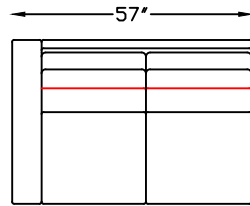

704320 SOFA

704317L LEFT ARM SOFA

704317R RIGHT ARM SOFA

704314 ARMLESS SOFA

704309 ARMLESS LOVE

704310L LEFT ARM LOVE

704310R RIGHT ARM LOVE

704304 TWO ARM CHAIR

Scale: 1/4" = 1'-0"

*NOTE: L or R is determined by facing the piece.

32'

704303L LEFT ARM CHAIR

32'

704303R RIGHT ARM CHAIR

96'

704318L LEFT ARM SOFA W/RET

96'

704318R RIGHT ARM SOFA W/RET

39'

704305 CORNER

7043104 ARMLESS
CURVED CORNER

42 1/2'

39'

704307L LEFT ARM CHAISE

39'

704307R RIGHT ARM CHAISE

Scale: 1/4" = 1'-0"

*NOTE: L or R is determined by facing the piece.