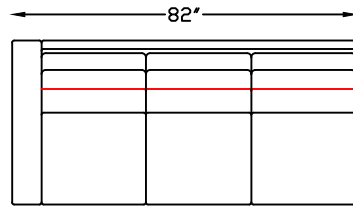

704320 SOFA

704317L LEFT ARM SOFA

704317R RIGHT ARM SOFA

704314 ARMLESS SOFA

704309 ARMLESS LOVE

704310L LEFT ARM LOVE

704310R RIGHT ARM LOVE

704304 TWO ARM CHAIR

Scale: 1/4" = 1'-0"

*NOTE: L or R is determined by facing the piece.

32'

704303L LEFT ARM CHAIR

32'

704303R RIGHT ARM CHAIR

96'

704318L LEFT ARM SOFA W/RET

39'

704307R RIGHT ARM CHAISE

Scale: 1/4" = 1'-0"

*NOTE: L or R is determined by facing the piece.