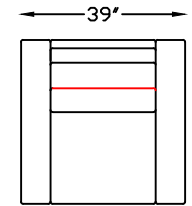

704320 SOFA

704317L LEFT ARM SOFA

704317R RIGHT ARM SOFA

704314 ARMLESS SOFA

704309 ARMLESS LOVE

704310L LEFT ARM LOVE

704310R RIGHT ARM LOVE

704304 TWO ARM CHAIR

Scale: 1/4" = 1'-0"

*NOTE: L or R is determined by facing the piece.

32'

704303L LEFT ARM CHAIR

32'

704303R RIGHT ARM CHAIR

96'

704318L LEFT ARM SOFA W/RET

96'

704318R RIGHT ARM SOFA W/RET

39'

704305 CORNER

7043104 ARMLESS
CURVED CORNER

42 1/2'

39'

704307L LEFT ARM CHAISE

39'

704307R RIGHT ARM CHAISE

Scale: 1/4" = 1'-0"

*NOTE: L or R is determined by facing the piece.