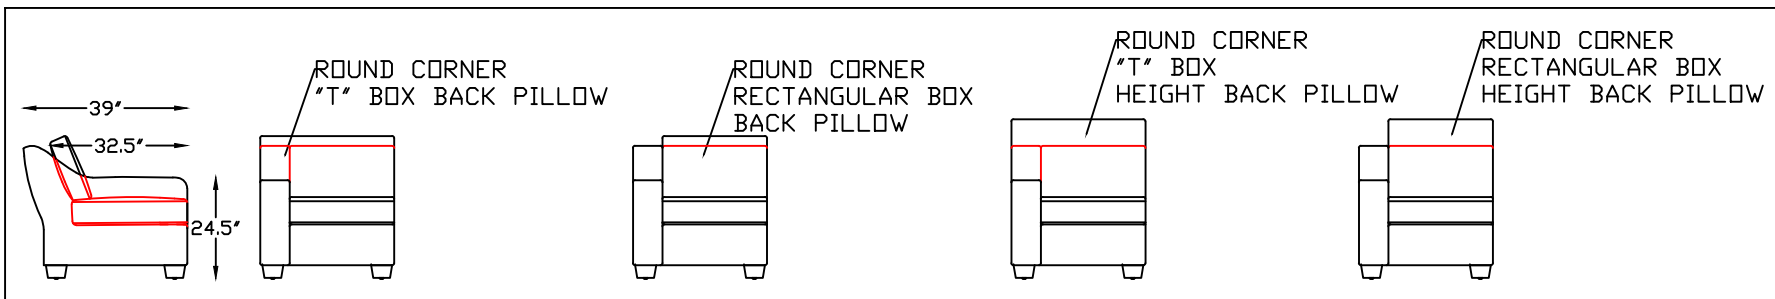

704320 SOFA

704317L LEFT ARM SOFA

704317R RIGHT ARM SOFA

704314 ARMLESS SOFA

704309 ARMLESS LOVE

704310L LEFT ARM LOVE

704310R RIGHT ARM LOVE

704304 TWO ARM CHAIR

Scale: 1/4" = 1'-0"

*NOTE: L or R is determined by facing the piece.

32'

704303L LEFT ARM CHAIR

32'

704303R RIGHT ARM CHAIR

96'

704318L LEFT ARM SOFA W/RET

96'

704318R RIGHT ARM SOFA W/RET

39'

704305 CORNER

7043104 ARMLESS
CURVED CORNER

42 1/2'

39'

704307L LEFT ARM CHAISE

39'

704307R RIGHT ARM CHAISE

Scale: 1/4" = 1'-0"

*NOTE: L or R is determined by facing the piece.