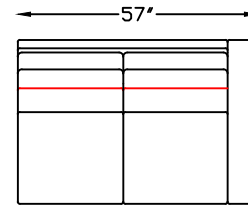

704320 SOFA

704317L LEFT ARM SOFA

704317R RIGHT ARM SOFA

704314 ARMLESS SOFA

704309 ARMLESS LOVE

704310L LEFT ARM LOVE

704310R RIGHT ARM LOVE

704304 TWO ARM CHAIR

Scale: 1/4" = 1'-0"

*NOTE: L or R is determined by facing the piece.

32'

704303L LEFT ARM CHAIR

32'

704303R RIGHT ARM CHAIR

96'

704318L LEFT ARM SOFA W/RET

96'

704318R RIGHT ARM SOFA W/RET

39'

704305 CORNER

7043104 ARMLESS
CURVED CORNER

42 1/2'

39'

704307L LEFT ARM CHAISE

39'

704307R RIGHT ARM CHAISE

Scale: 1/4" = 1'-0"

*NOTE: L or R is determined by facing the piece.