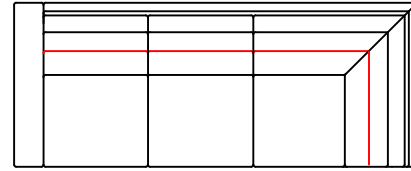

Scale: 1/4" = 1'-0"

*NOTE: L or R is determined by facing the piece.

32'

704303L LEFT ARM CHAIR

32'

704303R RIGHT ARM CHAIR

96'

704318L LEFT ARM SOFA W/RET

96'

704318R RIGHT ARM SOFA W/RET

39'

704305 CORNER

7043104 ARMLESS
CURVED CORNER

42 1/2'

39'

704307L LEFT ARM CHAISE

39'

704307R RIGHT ARM CHAISE

Scale: 1/4" = 1'-0"

*NOTE: L or R is determined by facing the piece.