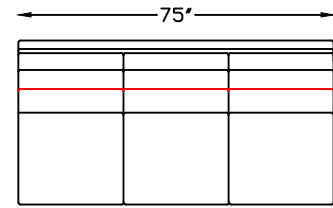

704320 SOFA

704317L LEFT ARM SOFA

704317R RIGHT ARM SOFA

704314 ARMLESS SOFA

704309 ARMLESS LOVE

704310L LEFT ARM LOVE

704310R RIGHT ARM LOVE

704304 TWO ARM CHAIR

Scale: 1/4" = 1'-0"

*NOTE: L or R is determined by facing the piece.

32'

704303L LEFT ARM CHAIR

32'

704303R RIGHT ARM CHAIR

96'

704318L LEFT ARM SOFA W/RET

96'

704318R RIGHT ARM SOFA W/RET

39'

704305 CORNER

7043104 ARMLESS
CURVED CORNER

42 1/2'

39'

704307L LEFT ARM CHAISE

39'

704307R RIGHT ARM CHAISE

Scale: 1/4" = 1'-0"

*NOTE: L or R is determined by facing the piece.