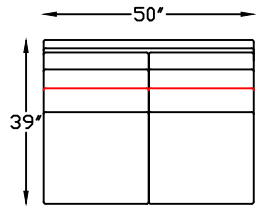

704320 SOFA

704317L LEFT ARM SOFA

704317R RIGHT ARM SOFA

704314 ARMLESS SOFA

704309 ARMLESS LOVE

704310L LEFT ARM LOVE

704310R RIGHT ARM LOVE

704304 TWO ARM CHAIR

Scale: 1/4" = 1'-0"

*NOTE: L or R is determined by facing the piece.

32'

704303L LEFT ARM CHAIR

32'

704303R RIGHT ARM CHAIR

96'

704318L LEFT ARM SOFA W/RET

96'

704318R RIGHT ARM SOFA W/RET

39'

704305 CORNER

7043104 ARMLESS
CURVED CORNER

42 1/2'

39'

704307L LEFT ARM CHAISE

39'

704307R RIGHT ARM CHAISE

Scale: 1/4" = 1'-0"

*NOTE: L or R is determined by facing the piece.