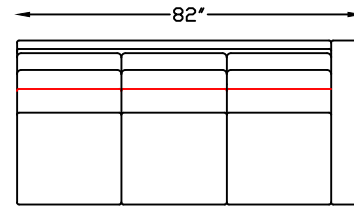

704320 SOFA

704317L LEFT ARM SOFA

704317R RIGHT ARM SOFA

704314 ARMLESS SOFA

704309 ARMLESS LOVE

704310L LEFT ARM LOVE

704310R RIGHT ARM LOVE

704304 TWO ARM CHAIR

Scale: 1/4" = 1'-0"

*NOTE: L or R is determined by facing the piece.

32'

704303L LEFT ARM CHAIR

32'

704303R RIGHT ARM CHAIR

96'

704318L LEFT ARM SOFA W/RET

39'

704307R RIGHT ARM CHAISE

Scale: 1/4" = 1'-0"

*NOTE: L or R is determined by facing the piece.