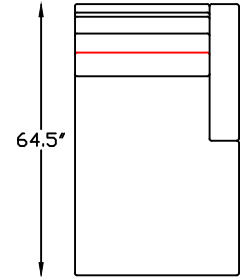

Scale: 1/4" = 1'-0"

*NOTE: L or R is determined by facing the piece.

32'

704303L LEFT ARM CHAIR

32'

704303R RIGHT ARM CHAIR

96'

704318L LEFT ARM SOFA W/RET

96'

704318R RIGHT ARM SOFA W/RET

39'

704305 CORNER

7043104 ARMLESS
CURVED CORNER

42 1/2'

39'

704307L LEFT ARM CHAISE

39'

704307R RIGHT ARM CHAISE

Scale: 1/4" = 1'-0"

*NOTE: L or R is determined by facing the piece.